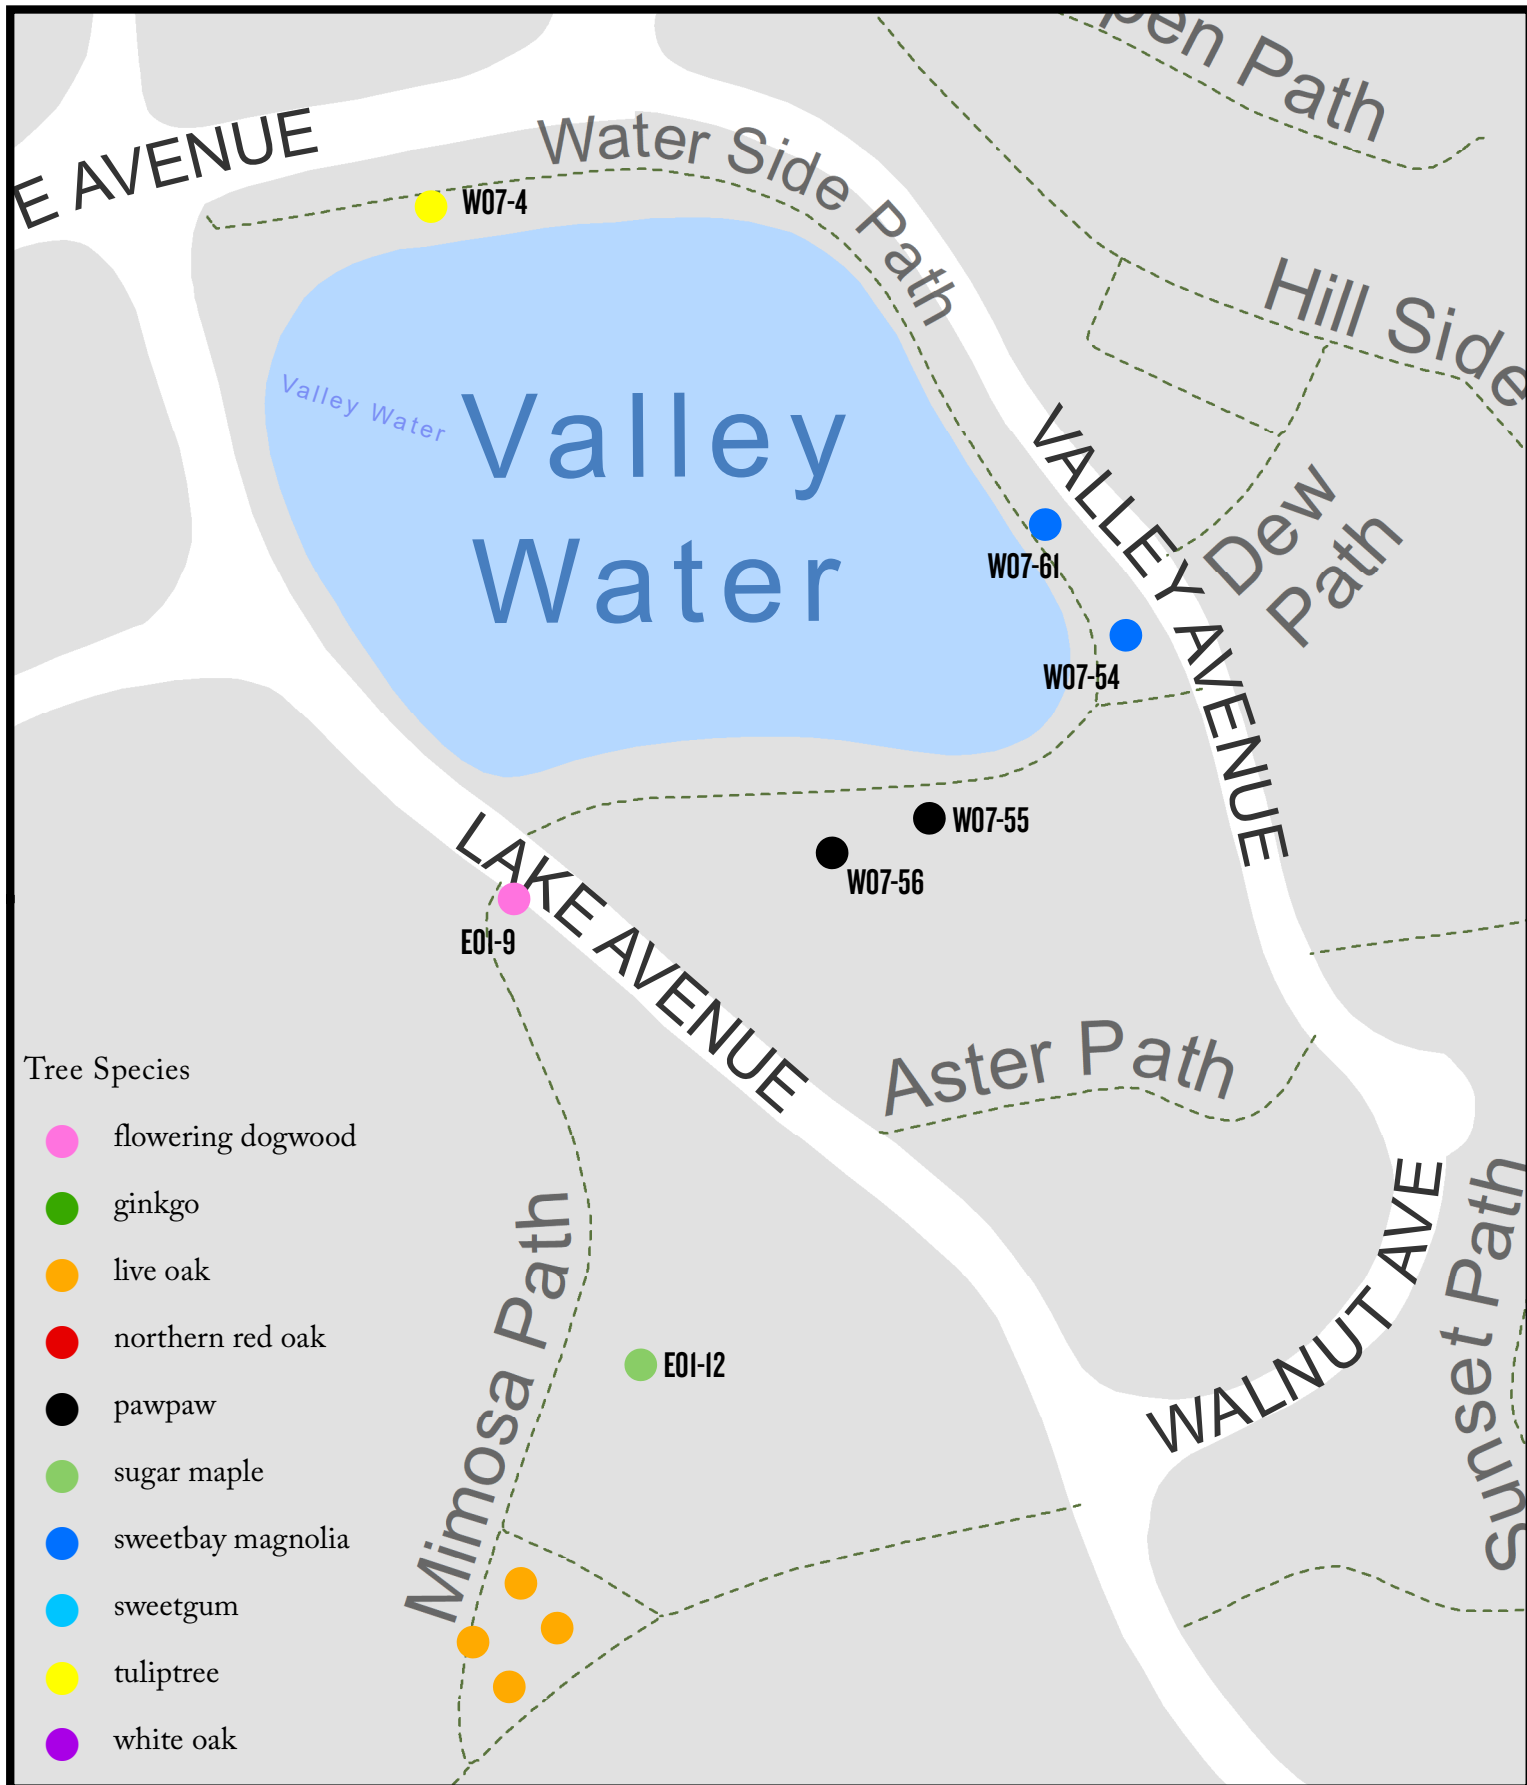

# Green-Wood Valley Water Phenology Site

## Tree Species

- flowering dogwood
- ginkgo
- live oak
- northern red oak
- pawpaw
- sugar maple
- sweetbay magnolia
- sweetgum
- tuliptree
- white oak